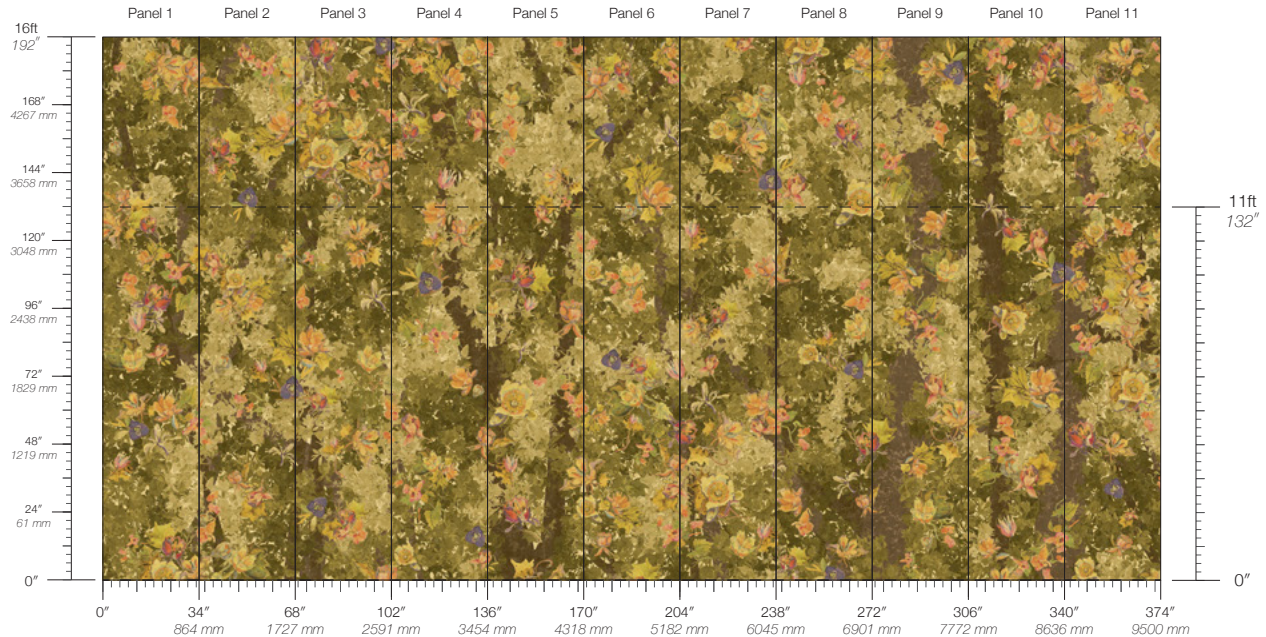

Unami Tulip

Suitable for residential and some commercial projects

COLOR
Sapling

ITEM
7208

CONTENT
Dutch Metal Leaf

PANEL WIDTH
34" / 864 mm trimmed

PANEL HEIGHT
132" / 3353 mm standard
192" / 4877 mm extended

REPEAT
Non-repeating

STOCK
Made to order

LEAD TIME
4 weeks to print

MINIMUM
1 panel

PRICE
Available upon request

ORIGIN
USA

DETAILS
Custom options available

MAINTENANCE
Water-based cleanser

ENVIRONMENTAL
Formaldehyde Free
Heavy Metal Free
PVC Free

SPECS
Paper-backed metal leaf
7.2 oz per square yard
244 g per linear meter
Smooth metallic surface with
hand-applied leaf

TESTING
(US) ASTM E84 Adhered Class A
(EU) EN 15102 Class D-s3 / d2

CONTACT
sales@calicowallpaper.com
+1 718 243 1705
57 Lispenard Street
New York, NY 10013 USA

DISCLAIMER
Refer to our website to
see the full mural artwork.
Reference the physical sample
for color and texture. Panel
maps represent mural
artwork only.